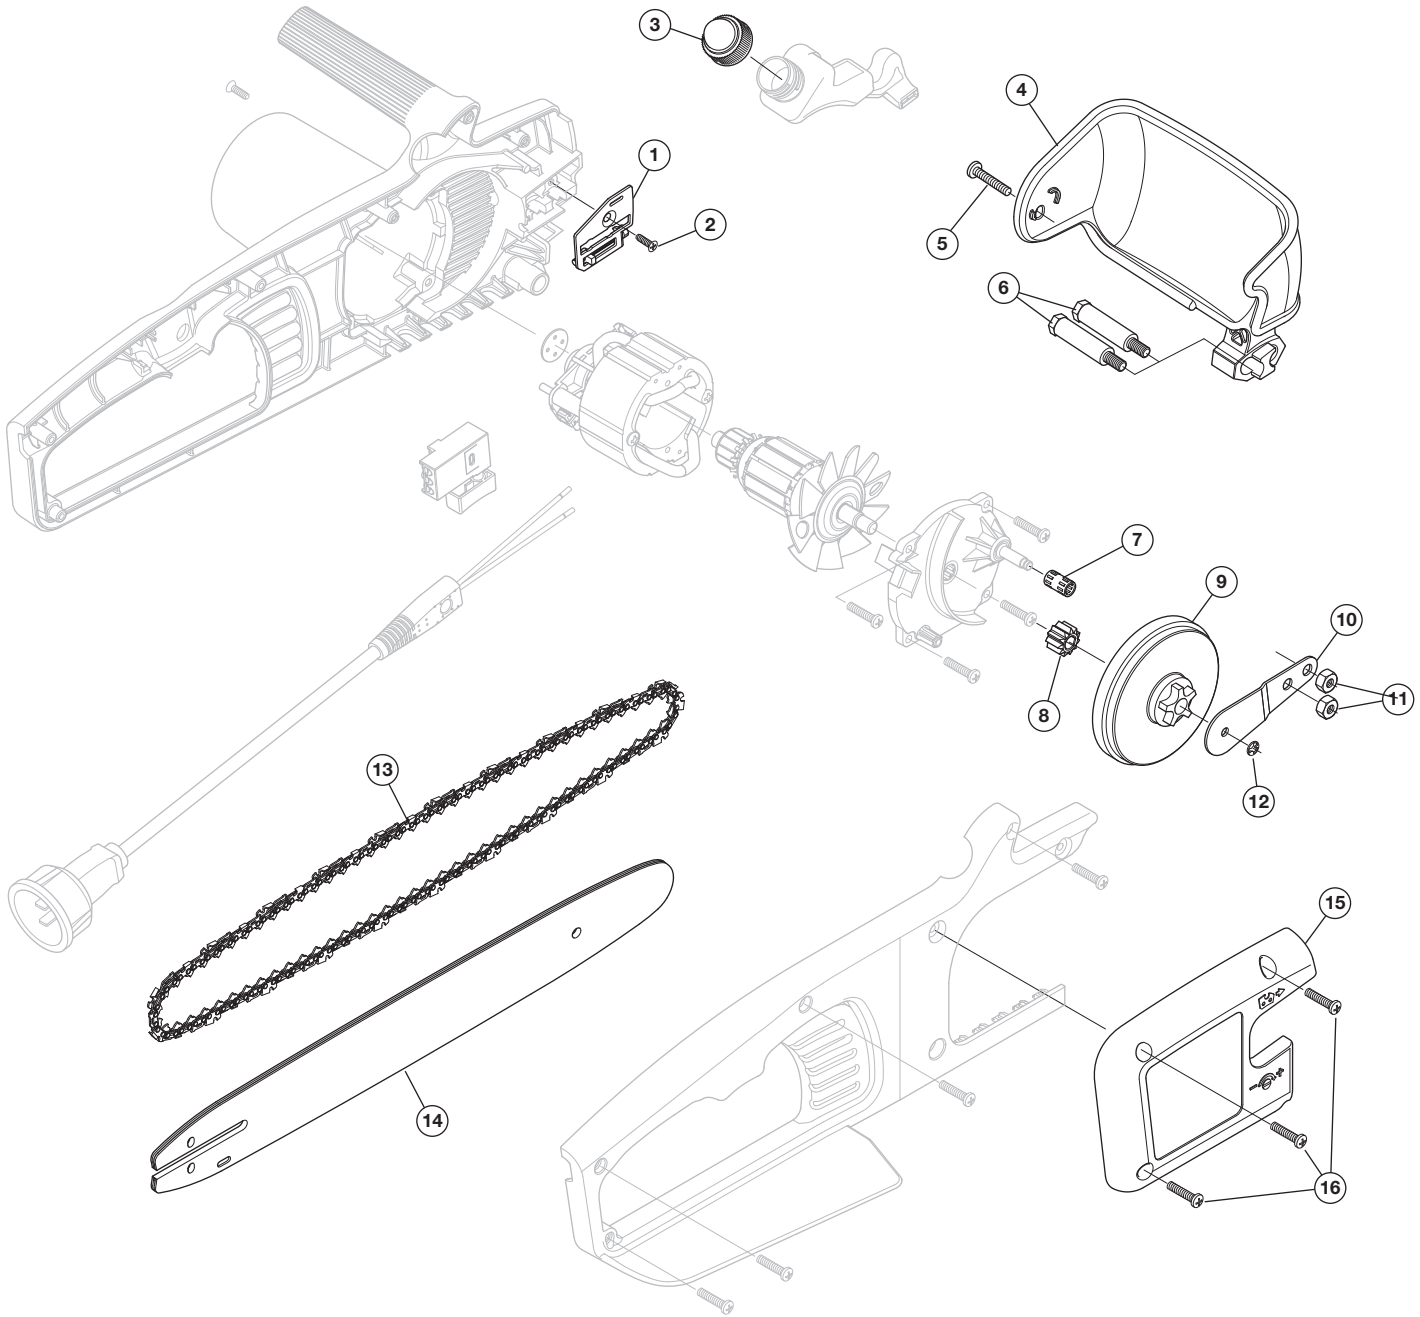

REPLACEMENT PARTS - MODEL RM1025SPS ELECTRIC POLE SAW

PPN 41AZ33PC983

Item	Part No.	Description
1	841-070012	Adjusting Plate Assembly
2	710-05043	Screw
3	631-04381	Bulb Cap Assembly
4	731-10398	Front Guard
5	710-05040	Screw
6	710-05023	Shoulder Bolt
7	741-04438	Sprocket Roller Bearing
8	717-04747	Drive Gear

Item	Part No.	Description
9	717-04749	Sprocket Gear
10	797-00094	Sprocket Support
11	712-04232	Nut
12	716-04153	Ring
13	713-04088	Chain 10"
14	795-00112	Chain Guide Bar
15	731-10399	Sprocket Cover
16	710-05036	Screw

REPLACEMENT PARTS - MODEL RM1025SPS ELECTRIC POLE SAW

PPN 41AZ33PC983

Item	Part No.	Description
1	631-05235	Pole Assembly (includes 2 and 3)
2	753-06452	Latch Assembly
3	631-05237	Bracket Assembly