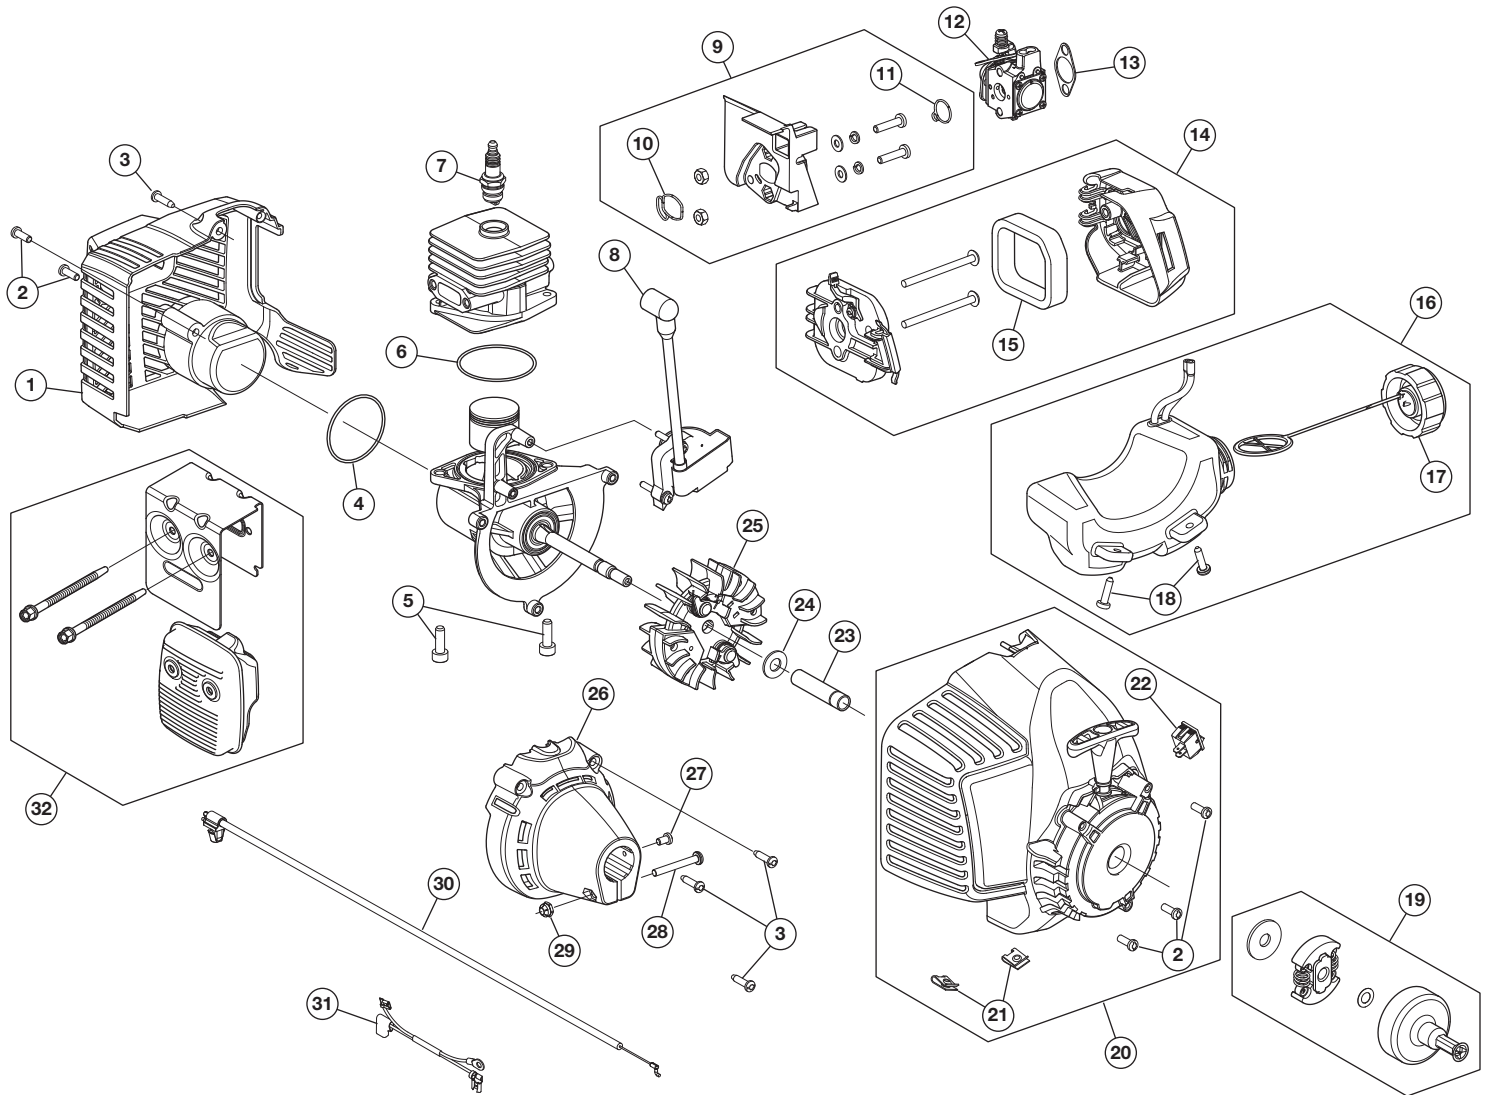

# REPLACEMENT PARTS - MODEL RM2560

## 2-CYCLE TRIMMER

PPN 41CD160G983

Item	Part No.	Description
1	753-06919	Rear Cover Assembly (includes 2 & 3)
2	791-181862	Housing Screw
3	791-181345	Cover Screw
4	753-06174	O-Ring
5	791-182723	Crankcase Bolt
6	753-06275	Crankcase O-Ring
7	753-06847	Spark Plug
8	753-06420	Module Assembly
9	753-06189	Insulator Assembly (includes 10 & 11)
10	753-06184	Insulator O-Ring
11	753-06185	Carburetor O-Ring
12	753-06190	Carburetor
13	753-06253	Air Cleaner Gasket
14	753-06415	Aircleaner Cover Assembly (includes 15)
15	753-06417	Aircleaner Filter
16	753-06183	Fuel Tank Assembly (includes 17 & 18)
17	791-182612	Fuel Tank Cap
18	9206A	Fuel Tank Screw

Item	Part No.	Description
19	753-05860	Starter Clutch Assembly
20	753-08547	Starter Housing (includes 2, 21 & 22)
21	791-182366	U-shaped Nut
22	791-182405	Switch Assembly
23	753-06218	Spacer
24	753-06247	Washer
25	753-06175	Flywheel Assembly
26	753-06181	Clutch Cover (includes 3)
27	791-182519	Anti-rotation Screw
28	9689A	Clamp Screw
29	712-0161	Clamp Nut
30	746-05231	Throttle Cable
31	794-00127	Lead Wires
32	753-06418	Muffler Assembly

# REPLACEMENT PARTS - MODEL RM2560 2-CYCLE TRIMMER

PPN 41CD160G983

Item	Part No.	Description
1	753-08543	Throttle Housing Assembly (includes 2 & 3)
2	791-182690	Throttle Trigger Spring
3	753-06791	Throttle Trigger
4	753-06217	Upper Shaft Housing Assembly (includes 5)
5	753-06216	Upper Flexible Drive Shaft
6	753-08042	D-Handle (includes 7)
7	753-06040	D-Handle Bolt
8	753-08549	Lower Shaft Housing Assembly
9	753-08360	Shield Assembly (includes 10 & 11)
10	753-04282	Shield Mounting Hardware
11	753-08355	Blade Assembly
12	753-06165	Gearbox Assembly (includes 13 - 18)
13	753-05698	Anti-Rotation Screw
14	753-04284	Outer Spool Assembly (includes 15)
15	791-610660	Retainer
16	791-610317B	Spring
17	753-1155	Inner Reel
18	791-153066B	Bump Head Knob Assembly