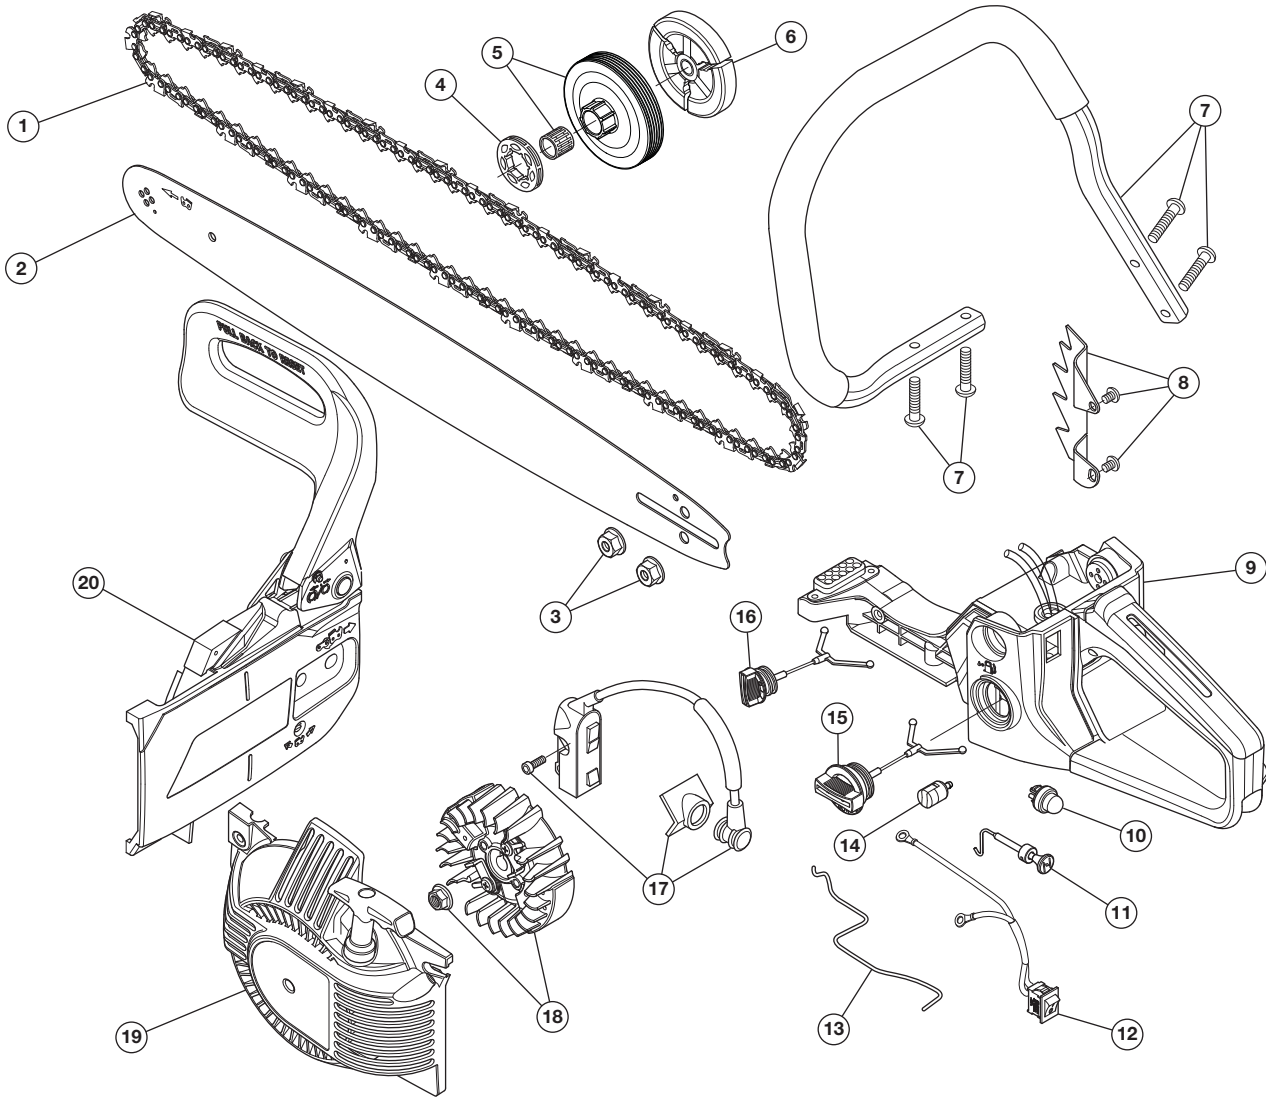

REPLACEMENT PARTS - MODELS RM4214, RM4216 AND RM4218 42CC CHAIN SAWS

PPNs 41BY425S983, 41BY427S983 and 41BY429S983

Item	Part No.	Description
1	753-08106	Muffler Assembly
2	753-08331	42cc Short Block Assembly
3	753-08107	Spark Plug
4	753-08129	Air Filter Cover Assembly

Item	Part No.	Description
5	753-08134	Air Filter
6	753-08135	Cylinder Cover Assembly (with Plate and Screws (5))
7	753-08137	Carburetor Assembly

REPLACEMENT PARTS - MODELS RM4214, RM4216 AND RM4218

42CC CHAIN SAWS

PPNs 41BY425S983, 41BY427S983 and 41BY429S983

Item	Part No.	Description	Item	Part No.	Description
1	753-08247	Saw Chain 14" (for RM4214)	11	753-08221	Choke Lever Assembly
	753-08244	Saw Chain 16" (for RM4216)	12	753-08223	Stop Switch Assembly
	753-08104	Saw Chain 18" (for RM4218)	13	753-08132	Throttle Rod
2	753-08245	Guide Bar 14" (for RM4214)	14	753-08123	Fuel Filter
	753-08243	Guide Bar 16" (for RM4216)	15	753-08133	Fuel Cap Assembly
	753-08103	Guide Bar 18" (for RM4218)	16	753-08222	Oil Cap Assembly
3	753-08105	Guide Bar Nuts (2)	17	753-08138	Ignition Module Assembly (with Screws (2))
4	753-08219	Sprocket	18	753-08131	Flywheel Assembly
5	753-08220	Clutch Drum Assembly	19	753-08310	Starter Housing Assembly
6	753-08145	Clutch Assembly	20	753-08143	Chainsaw Brake Assembly
7	753-08130	Chainsaw Handle Assembly (with Screws (4))			
8	753-08128	Spike Plate (with Screws (2))			
9	753-08142	Fuel Tank Assembly			
10	753-08127	Primer Bulb			