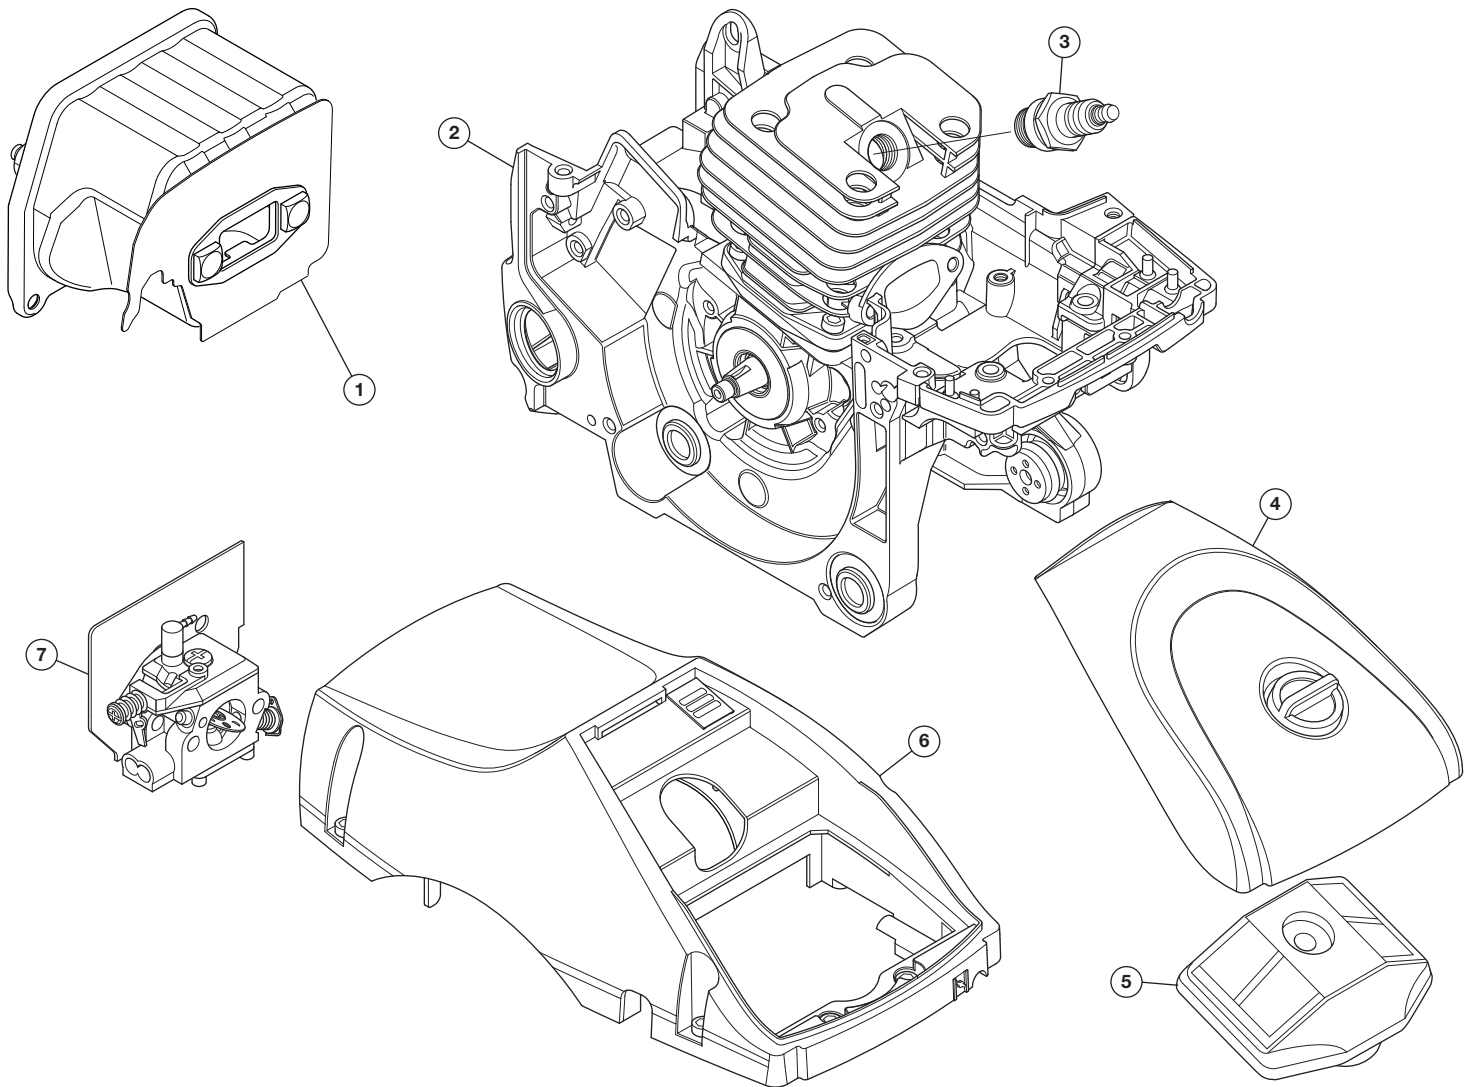

REPLACEMENT PARTS - MODELS RM4214, RM4216 AND RM4218 42CC CHAIN SAWS

PPNs 41BY425S983, 41BY427S983 and 41BY429S983

Item	Part No.	Description
1	753-08106	Muffler Assembly
2	753-08331	42cc Short Block Assembly
3	753-08107	Spark Plug
4	753-08129	Air Filter Cover Assembly

Item	Part No.	Description
5	753-08134	Air Filter
6	753-08135	Cylinder Cover Assembly (with Plate and Screws (5))
7	753-08137	Carburetor Assembly

REPLACEMENT PARTS - MODELS RM4214, RM4216 AND RM4218

42CC CHAIN SAWS

PPNs 41BY425S983, 41BY427S983 and 41BY429S983

Item	Part No.	Description	Item	Part No.	Description
1	753-08247	Saw Chain 14" (for RM4214)	11	753-08221	Choke Lever Assembly
	753-08244	Saw Chain 16" (for RM4216)	12	753-08223	Stop Switch Assembly
	753-08104	Saw Chain 18" (for RM4218)	13	753-08132	Throttle Rod
2	753-08245	Guide Bar 14" (for RM4214)	14	753-08123	Fuel Filter
	753-08243	Guide Bar 16" (for RM4216)	15	753-08133	Fuel Cap Assembly
	753-08103	Guide Bar 18" (for RM4218)	16	753-08222	Oil Cap Assembly
3	753-08105	Guide Bar Nuts (2)	17	753-08138	Ignition Module Assembly (with Screws (2))
4	753-08219	Sprocket	18	753-08131	Flywheel Assembly
5	753-08220	Clutch Drum Assembly	19	753-08310	Starter Housing Assembly
6	753-08145	Clutch Assembly	20	753-08143	Chainsaw Brake Assembly
7	753-08130	Chainsaw Handle Assembly (with Screws (4))			
8	753-08128	Spike Plate (with Screws (2))			
9	753-08142	Fuel Tank Assembly			
10	753-08127	Primer Bulb			