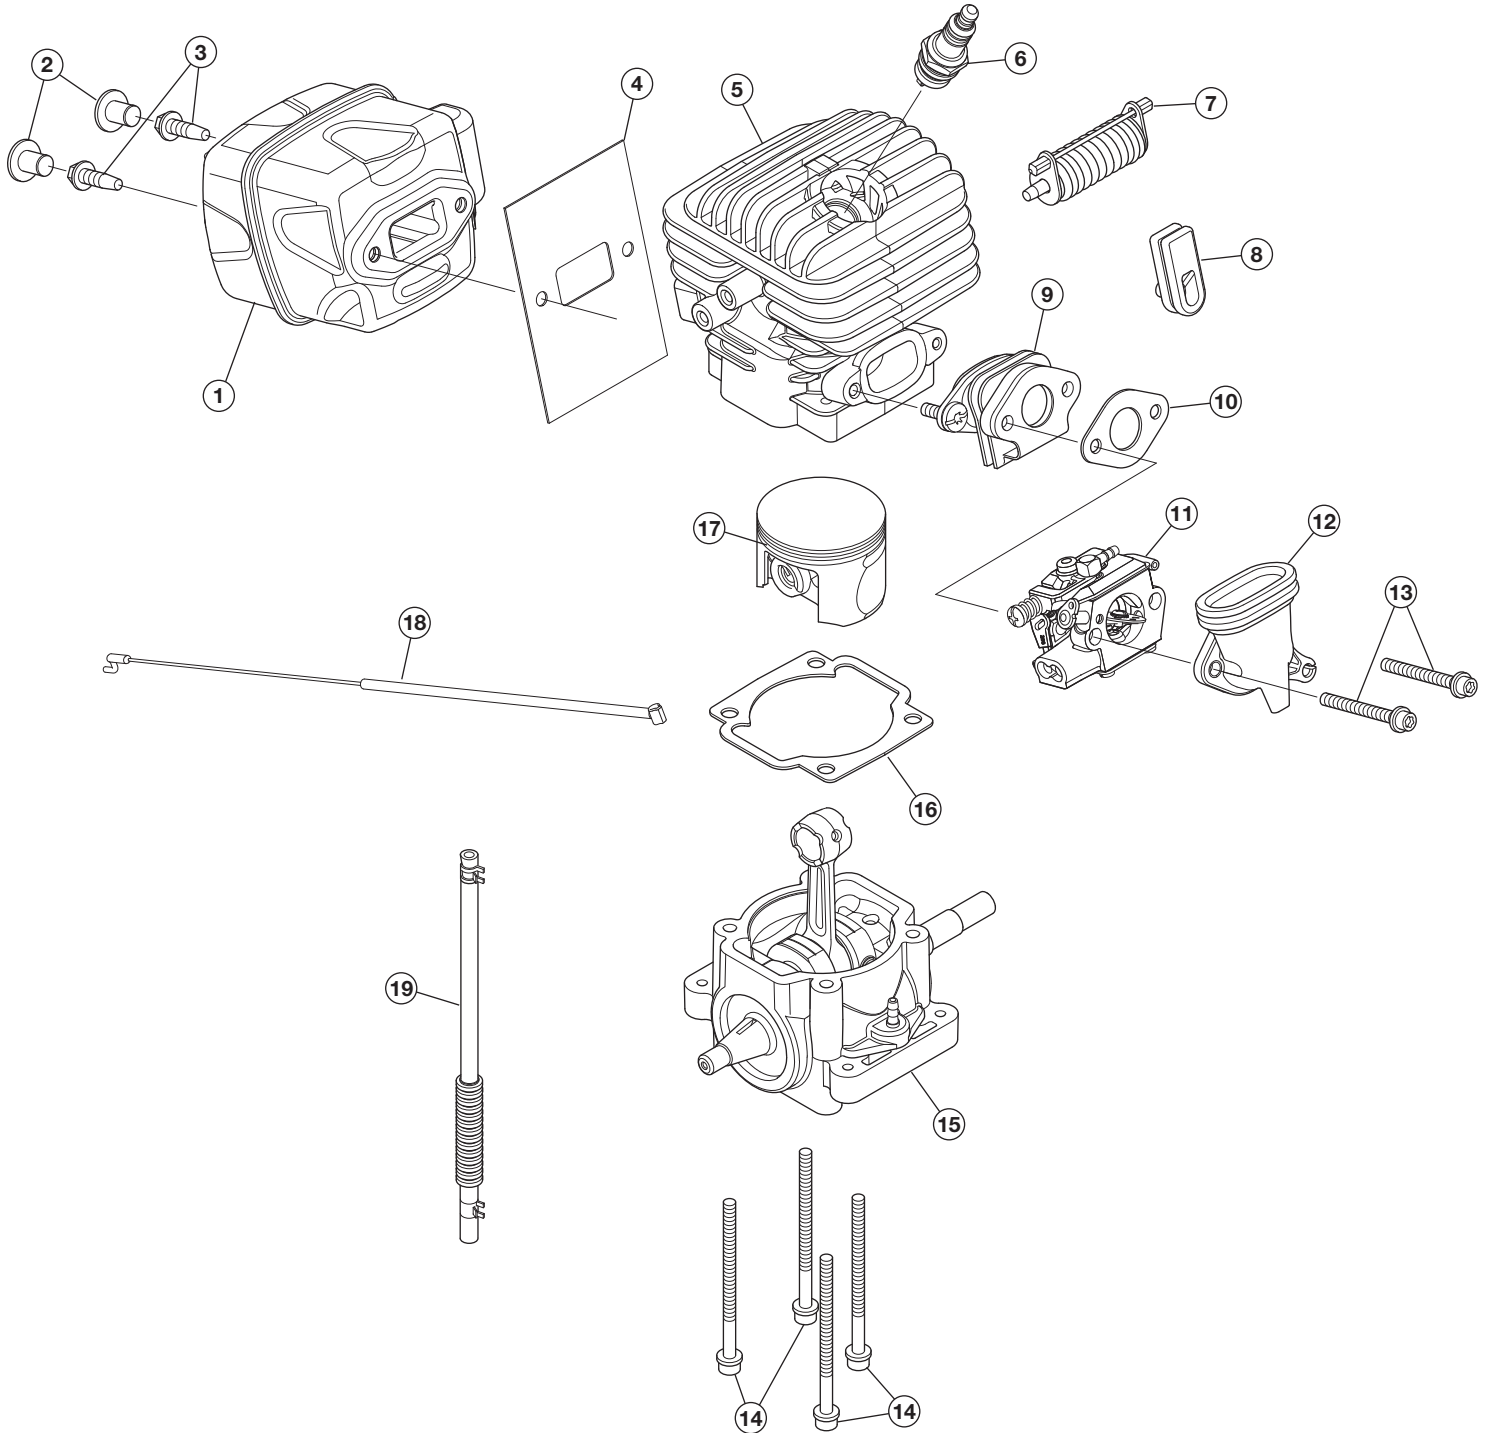

REPLACEMENT PARTS - MODEL RM5520R

2-CYCLE CHAINSAW

PPN 41BY85AG983

Item	Part No.	Description
1	753-06268	Muffler Assembly (includes 2, 3 & 4)
2	753-06507	Muffler Plug
3	753-06397	Muffler Screw
4	753-06398	Muffler Gasket
5	753-06742	Cylinder Assembly
6	753-06269	Spark Plug
7	753-06404	Isolator Assembly
8	753-06411	Grommet
9	753-06727	Insulator Assembly
10	753-06406	Carburetor Gasket

Item	Part No.	Description
11	753-06728	Carburetor
12	753-06385	Boot & Bracket Assembly (includes 8 & 18)
13	753-06410	Carburetor Hardware
14	753-06402	Cylinder Hardware
15	753-06744	Shortblock Assembly (includes 4 - 10)
16	753-06400	Cylinder Gasket
17	753-06401	Piston Assembly
18	753-06409	Throttle Cable
19	753-06726	Breather Hose (with Clamp)