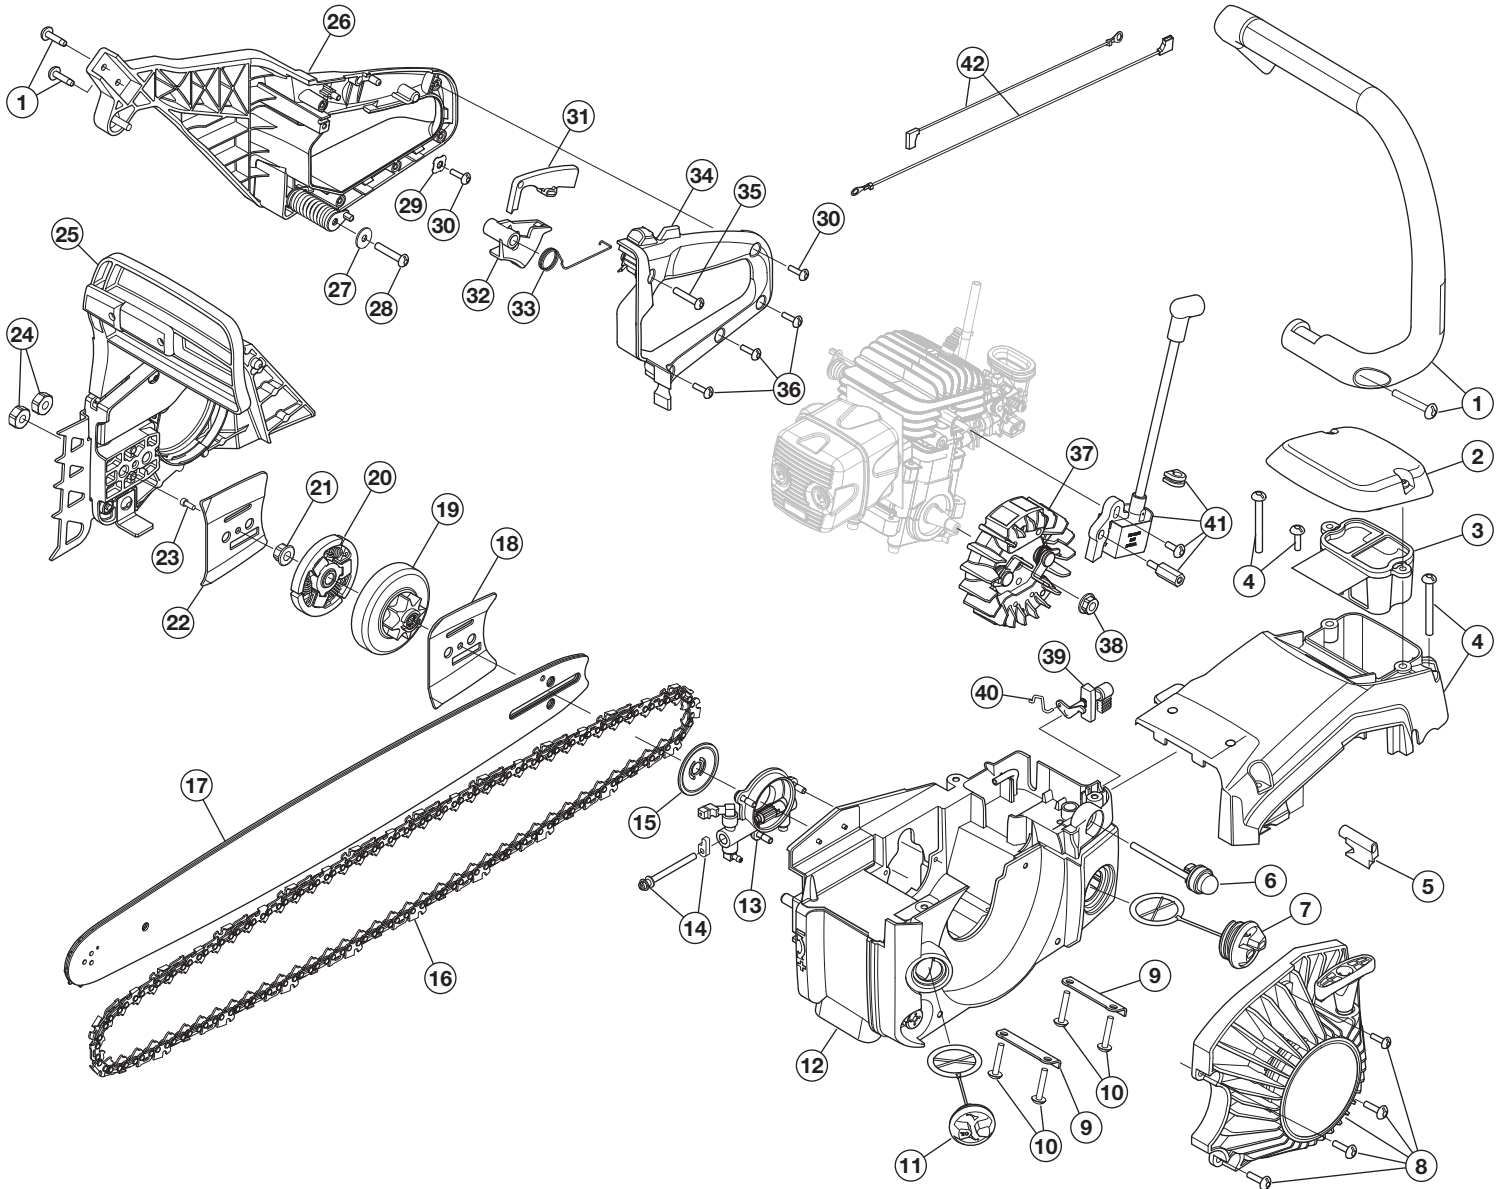

## 2-CYCLE CHAINSAW

PPN 41BY85AG983

Item	Part No.	Description
1	753-06268	Muffler Assembly (includes 2, 3 & 4)
2	753-06507	Muffler Plug
3	753-06397	Muffler Screw
4	753-06398	Muffler Gasket
5	753-06742	Cylinder Assembly
6	753-06269	Spark Plug
7	753-06404	Isolator Assembly
8	753-06411	Grommet
9	753-06727	Insulator Assembly
10	753-06406	Carburetor Gasket

Item	Part No.	Description
11	753-06728	Carburetor
12	753-06385	Boot & Bracket Assembly (includes 8 & 18)
13	753-06410	Carburetor Hardware
14	753-06402	Cylinder Hardware
15	753-06744	Shortblock Assembly (includes 4 - 10)
16	753-06400	Cylinder Gasket
17	753-06401	Piston Assembly
18	753-06409	Throttle Cable
19	753-06726	Breather Hose (with Clamp)

# REPLACEMENT PARTS - MODEL RM5520R 2-CYCLE CHAINSAW

PPN 41BY85AG983

Item	Part No.	Description
1	753-06483	Handle Assembly (with Screws)
2	753-06458	Air Cleaner Cover Assembly
3	753-06457	Air Cleaner Assembly
4	753-06456	Top Cover Assembly
5	753-06739	Boot
6	753-06425	Primer Bulb Assembly
7	753-06978	Fuel Cap
8	753-06974	Starter Housing Assembly
9	753-06431	Engine Mount Plate Assembly (includes 10)
10	753-06429	Engine Mount Screw
11	753-06505	Oil Cap
12	753-06730	Housing Assembly (includes 6, 7 & 11)
13	753-06387	Oil Pump Assembly
14	753-06484	Tension Screw & Nut Assembly
15	753-06451	Oil Pump Shield
16	713-04099	20" Chain
17	753-06975	Chain Guide Bar
18	753-06740	Inner Guide Plate
19	753-06450	Clutch Drum Assembly
20	753-06449	Clutch
21	753-06461	Clutch Nut
22	753-06488	Outer Guide Plate
23	753-06487	Guide Plate Screw