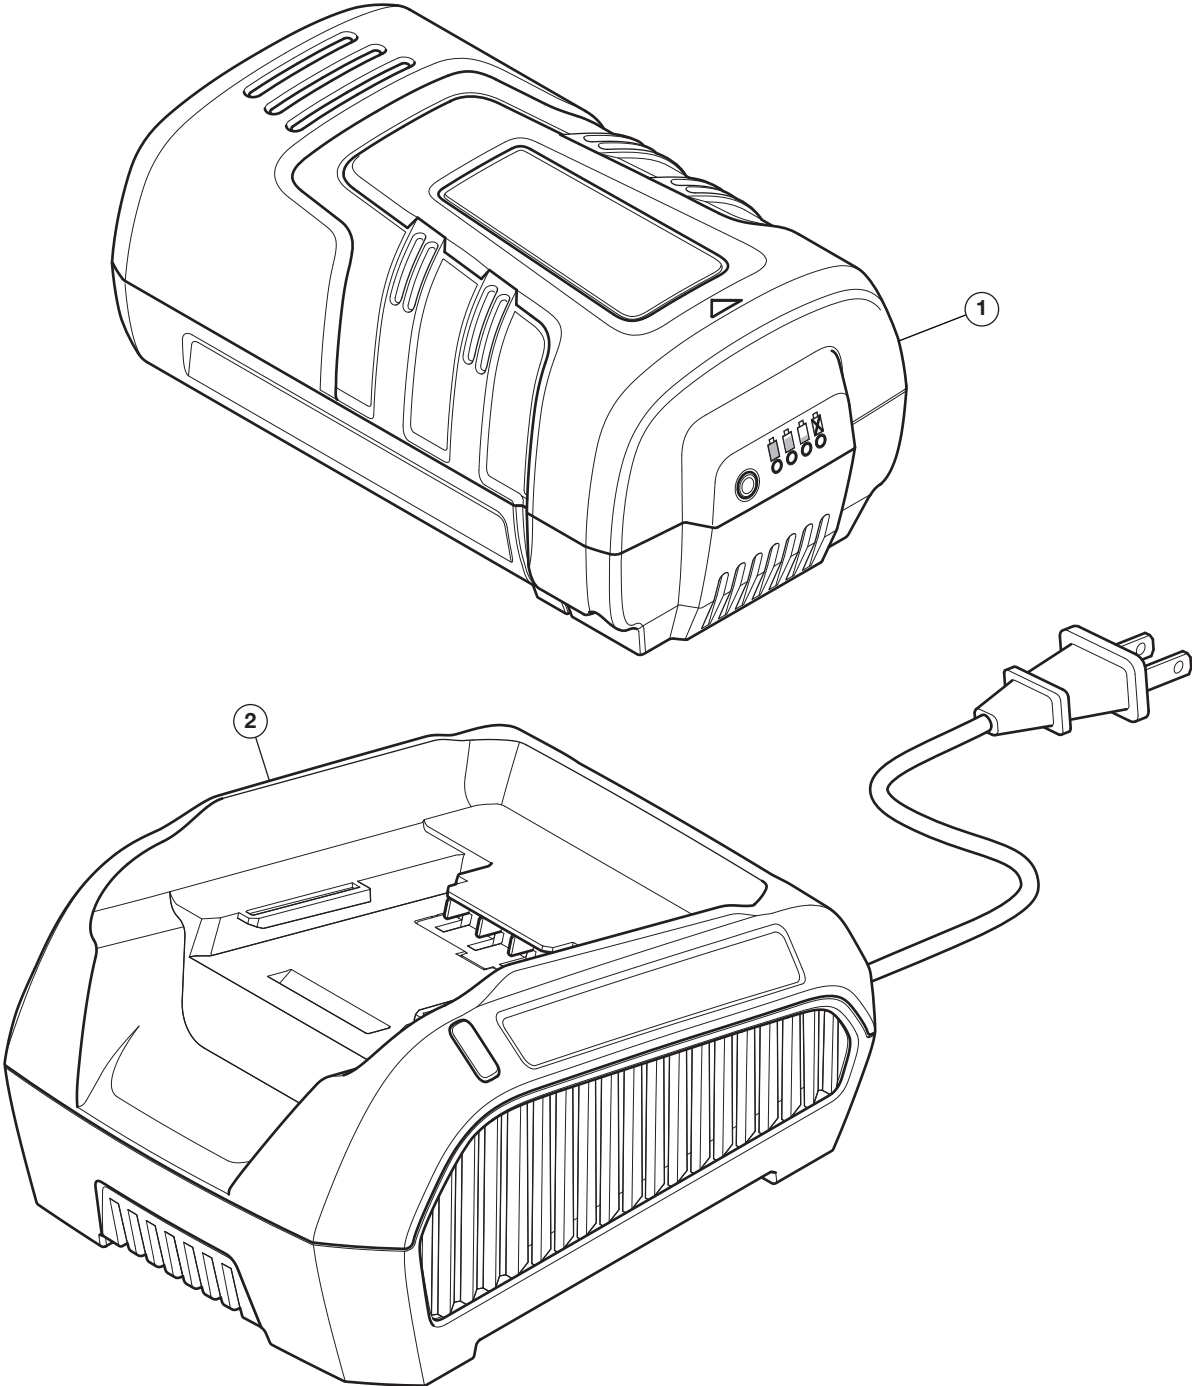

REPLACEMENT PARTS - MODEL RM4040 and RM4040B

CORDLESS CHAIN SAW

PPN 41AL40VG983 and 41AL40VB983

Item	Part No.	Description	* Optional Items
1	49MA40AQ983	4 Ah Lithium-Ion Battery*	* 49MA50AQ983 5 Ah Lithium-Ion Battery
2	49MA40VQ983	Charger*	

* Not included in the initial purchase of model RM4040B

REPLACEMENT PARTS - MODEL RM4040 and RM4040B

CORDLESS CHAIN SAW

PPN 41AL40VG983 and 41AL40VB983

Item	Part No.	Description	Item	Part No.	Description
1	795-00321	Guide Bar	4	AO5Y1010001R	Chain Tension / Bar Cover Assembly
2	713-05074	Saw Chain	5	J0150000990R	Clip
3	QO3YC950ZN7R	Scabbard	6	J3660000017R	Drive Sprocket