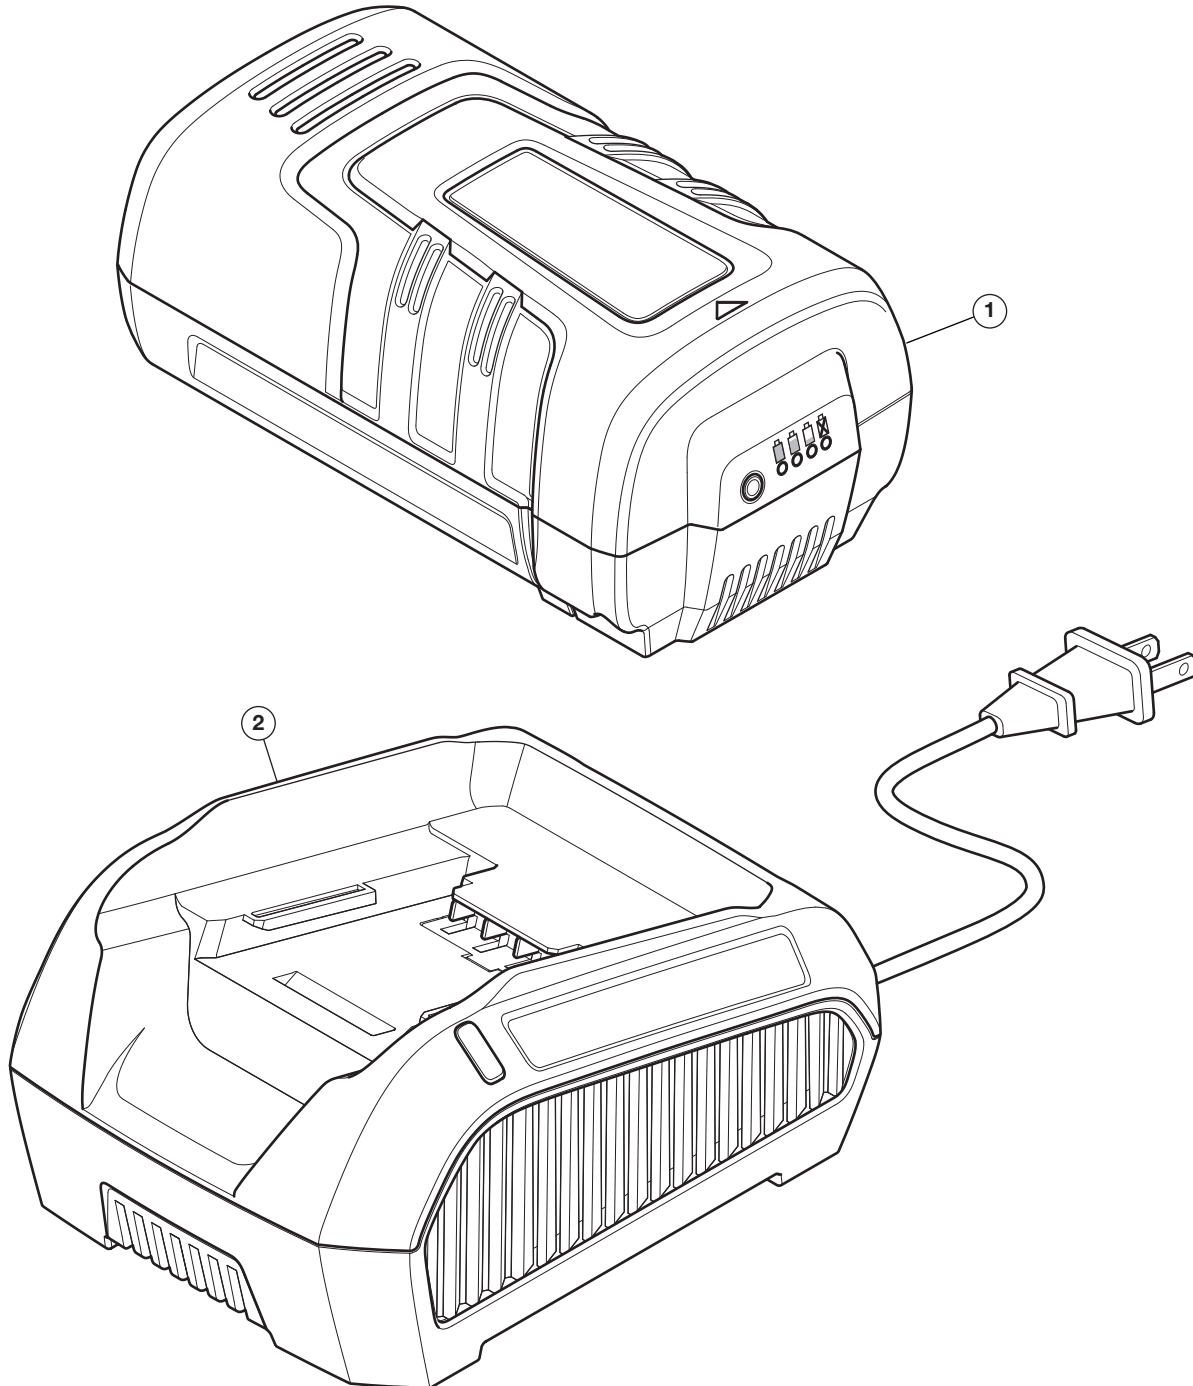

REPLACEMENT PARTS - MODEL RM4050 and RM4050B CORDLESS POLE SAW

PPN 41AL40VP983 and 41AL40BP983

Item	Part No.	Description	* Optional Items
1	49MA25AQ983	2.5 Ah Lithium-Ion Battery*	* 49MA40AQ983 4 Ah Lithium-Ion Battery
2	49MA40VQ983	Charger*	* 49MA50AQ983 5 Ah Lithium-Ion Battery

* Not included in the initial purchase of model RM4050B

REPLACEMENT PARTS - MODEL RM4050 and RM4050B CORDLESS POLE SAW

PPN 41AL40VP983 and 41AL40BP983

Item Part No.	Description	Item Part No.	Description
1 A05Z6570001R	Oil Cap Assembly	5 J3660000017R	Drive Sprocket
2 795-00320	Guide Bar	6 J0150000990R	Clip
3 713-05073	Saw Chain	7 A05Z1010001R	Chain Tension / Bar Cover Assembly
4 Q03YC950ZN7R	Scabbard		