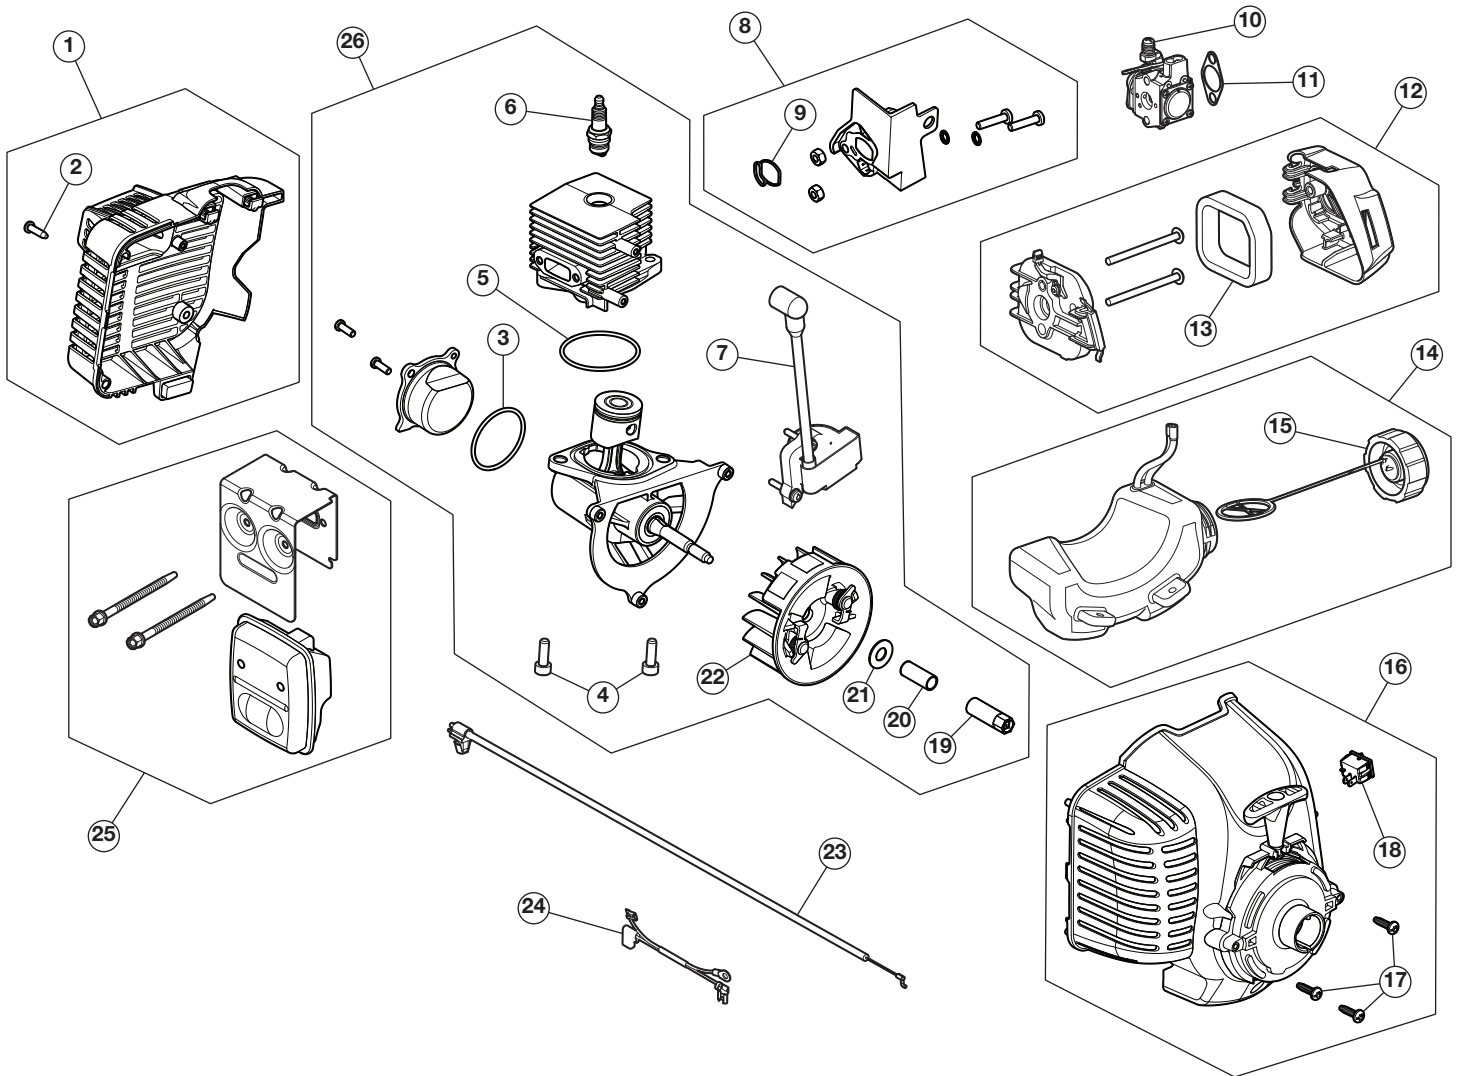

REPLACEMENT PARTS - MODEL RM2530

2-CYCLE TRIMMER

PPN 41AD130G983

Item	Part No.	Description	Item	Part No.	Description
1	753-09084	Rear Cover Assembly (includes 2)	16	753-09124	Starter Housing (includes 17 & 18)
2	791-181345	Cover Screw	17	791-182195	Housing Screw
3	753-09086	O-Ring	18	791-182405	Switch Assembly
4	710-06241	Crankcase Bolt	19	711-07481	Shaft Adapter
5	753-09085	Crankcase O-Ring	20	753-09087	Spacer
6	753-06847	Spark Plug	21	736-05080	Washer
7	753-09104	Module Assembly	22	753-09125	Flywheel Assembly
8	753-09105	Insulator Assembly (includes 9)	23	746-05451	Throttle Cable
9	721-04973	Insulator O-Ring	24	794-00127A	Lead Wires
10	753-06423	Carburetor	25	753-09144	Muffler Assembly
11	753-06253	Air Cleaner Gasket	26	753-09145	Short Block Assembly (includes Crankcase, Cylinder, Piston, 3 - 7 & 19 - 22)
12	753-06415	Air Cleaner Cover Assembly (includes 13)			
13	753-06417	Air Cleaner Filter			
14	753-08751	Fuel Tank Assembly (includes 15)			
15	791-182612	Fuel Tank Cap			

REPLACEMENT PARTS - MODEL RM2530

2-CYCLE TRIMMER

PPN 41AD130G983

Item	Part No.	Description
27	753-09146	Throttle Housing Assembly (includes 28)
28	731-13693	Throttle Trigger
29	753-09147	Upper Shaft Housing Assembly
30	753-06198	D-Handle (includes 31)
31	753-06199	D-Handle Hardware
32	710-06562	Screw
33	753-08687	Lower Shaft Housing Assembly
34	753-04282	Shield Mounting Hardware
35	753-06200	Shield Assembly (includes 36)
36	753-06803	Blade Assembly
37	753-04284	Outer Spool Assembly (includes 38)
38	791-610660	Retainer
39	791-610317B	Spring
40	753-1155	Inner Reel
41	791-153066B	Bump Head Knob Assembly

* Items Not Shown

* 753-1156 Reel & Line Assembly