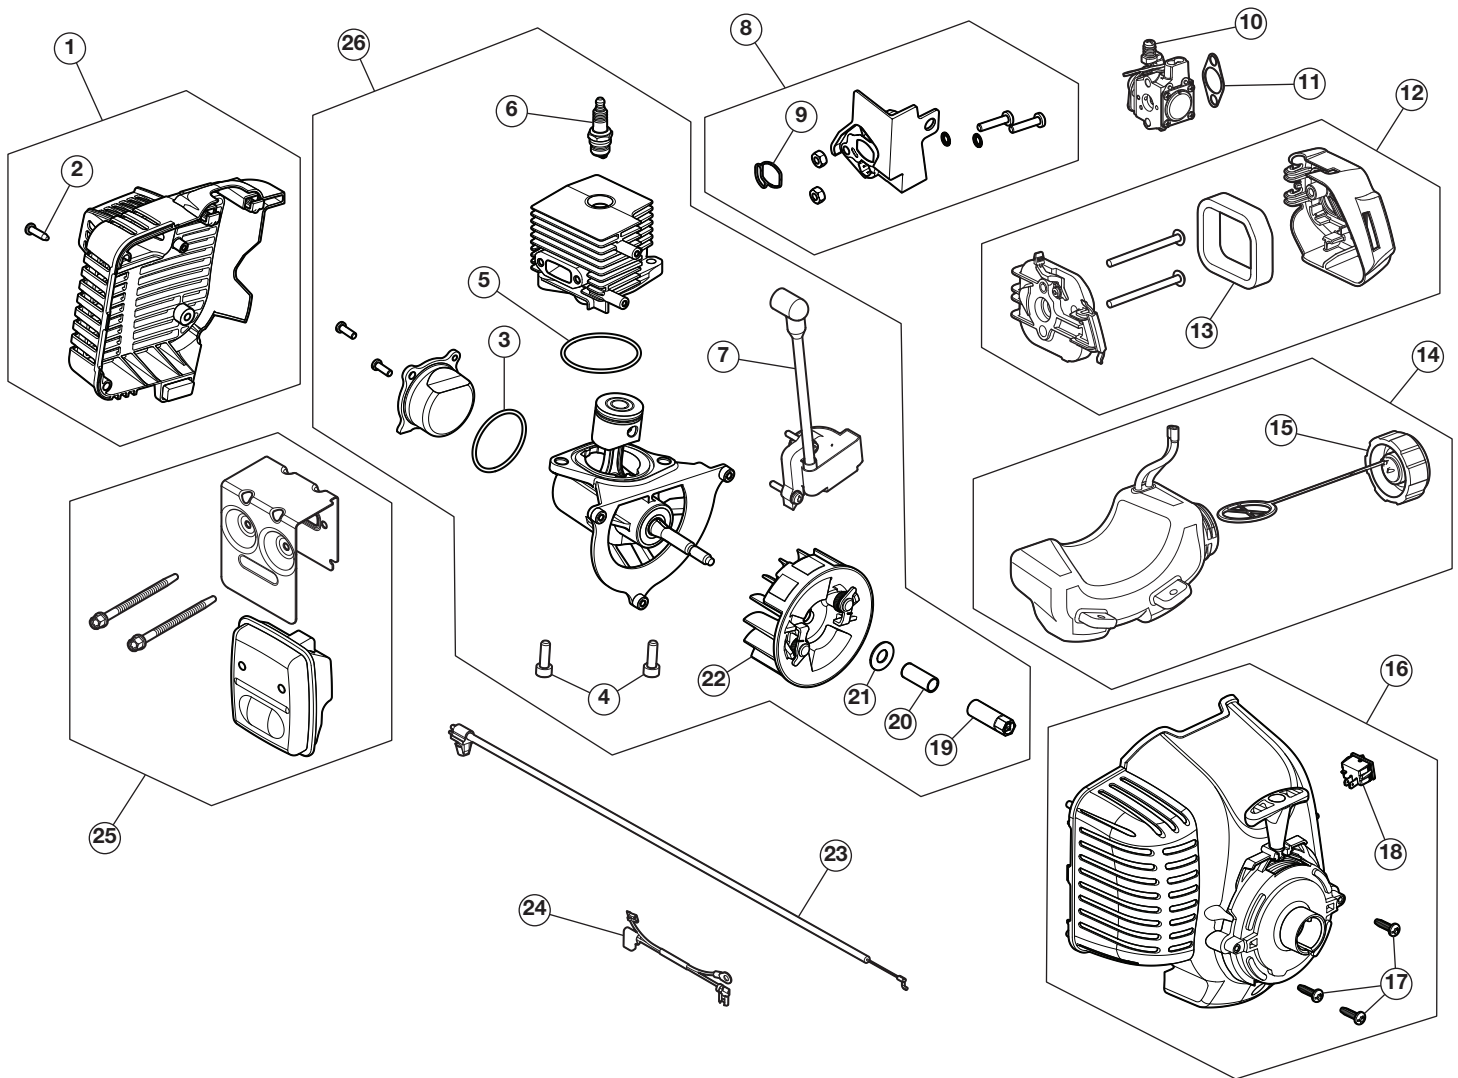

REPLACEMENT PARTS - MODEL RM2580

2-CYCLE TRIMMER

PPN 41AD180G983

Item	Part No.	Description	Item	Part No.	Description
1	753-09084	Rear Cover Assembly (includes 2)	16	753-09124	Starter Housing (includes 17 & 18)
2	791-181345	Cover Screw	17	791-182195	Housing Screw
3	753-09086	O-Ring	18	791-182405	Switch Assembly
4	710-06241	Crankcase Bolt	19	711-07481	Shaft Adapter
5	753-09085	Crankcase O-Ring	20	753-09087	Spacer
6	753-06847	Spark Plug	21	736-05080	Washer
7	753-09104	Module Assembly	22	753-09125	Flywheel Assembly
8	753-09105	Insulator Assembly (includes 9)	23	746-05451	Throttle Cable
9	721-04973	Insulator O-Ring	24	794-00127A	Lead Wires
10	753-06423	Carburetor	25	753-09144	Muffler Assembly
11	753-06253	Air Cleaner Gasket	26	753-09145	Short Block Assembly (includes Crankcase, Cylinder, Piston, 3 - 7 & 19 - 22)
12	753-06415	Air Cleaner Cover Assembly (includes 13)			
13	753-06417	Air Cleaner Filter			
14	753-08751	Fuel Tank Assembly (includes 15)			
15	791-182612	Fuel Tank Cap			

REPLACEMENT PARTS - MODEL RM2580

2-CYCLE TRIMMER

PPN 41AD180G983

Item	Part No.	Description
27	753-09146	Throttle Housing Assembly (includes 28)
28	731-13693	Throttle Trigger
29	753-09147	Upper Shaft Housing Assembly (includes 30)
30	711-06981	Upper Flexible Drive Shaft
31	710-06562	Screw
32	753-06198	D-Handle (includes 33)
33	753-06199	D-Handle Hardware
34	753-08686	Lower Shaft Housing Assembly
35	753-08360	Shield Assembly (includes 36 & 37)
36	753-04282	Shield Mounting Hardware
37	753-08355	Blade Assembly
38	753-06165	Gearbox Assembly (includes 39 - 44)
39	753-05698	Anti-Rotation Screw
40	753-04284	Outer Spool Assembly (includes 41)
41	791-610660	Retainer
42	791-610317B	Spring
43	753-1155	Inner Reel
44	791-153066B	Bump Head Knob Assembly

* Items Not Shown

* 753-1156 Reel & Line Assembly