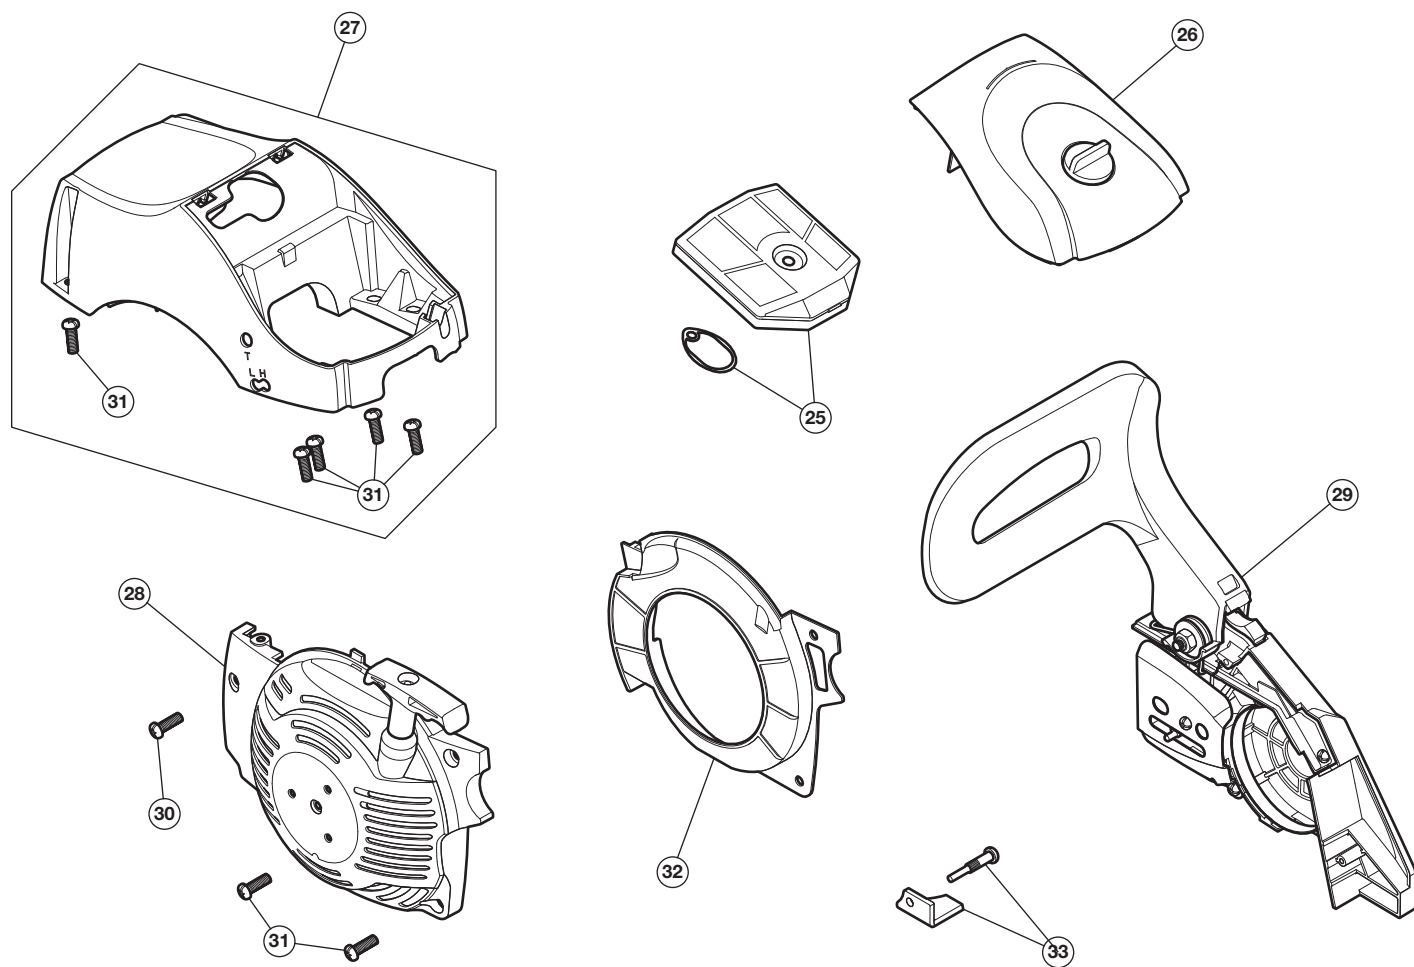

Item	Part No.	Description
6	753-10297	Oil Pump Assembly
7	753-10300	Clutch Drum Assembly
8	753-10301	Clutch Assembly
9	753-10291	Ignition Module Assembly
10	753-10293	Flywheel Assembly

REPLACEMENT PARTS - MODELS RM4214CS, RM4216CS, AND RM4218CS 2-CYCLE CHAIN SAWS

PPNS 41AY4214983, 41AY4216983, AND 41AY4218983

Item	Part No.	Description
11	713-05277	14" Saw Chain (RM4214CS)
	713-05276	16" Saw Chain (RM4216CS)
	713-05042	18" Saw Chain (RM4218CS)
12	795-00822	14" Guide Bar (RM4214CS)
	795-00823	16" Guide Bar (RM4216CS)
	795-00824	18" Guide Bar (RM4218CS)
13	753-08105	Guide Bar Nuts

Item	Part No.	Description
14	753-10336	Bar Plate Assembly
15	753-10284	Chainsaw Handle Assembly (includes 30 & 31)
16	753-10332	Spike Plate Assembly
17	753-10324	Fuel Tank Assembly
18	753-10330	Primer Bulb
19	753-10299	Choke Lever Assembly
20	753-10331	Stop Switch Assembly
21	753-10327	Fuel Cap Assembly
22	753-10325	Oil Cap Assembly

REPLACEMENT PARTS - MODELS RM4214CS, RM4216CS, AND RM4218CS 2-CYCLE CHAIN SAWS

PPNS 41AY4214983, 41AY4216983, AND 41AY4218983

Item	Part No.	Description
23	753-10329	Throttle Rod
24	753-10328	Fuel Filter
25	753-10302	Air Filter Assembly
26	753-10303	Air Filter Cover Assembly
27	753-10294	Cylinder Cover Assembly (includes 31)