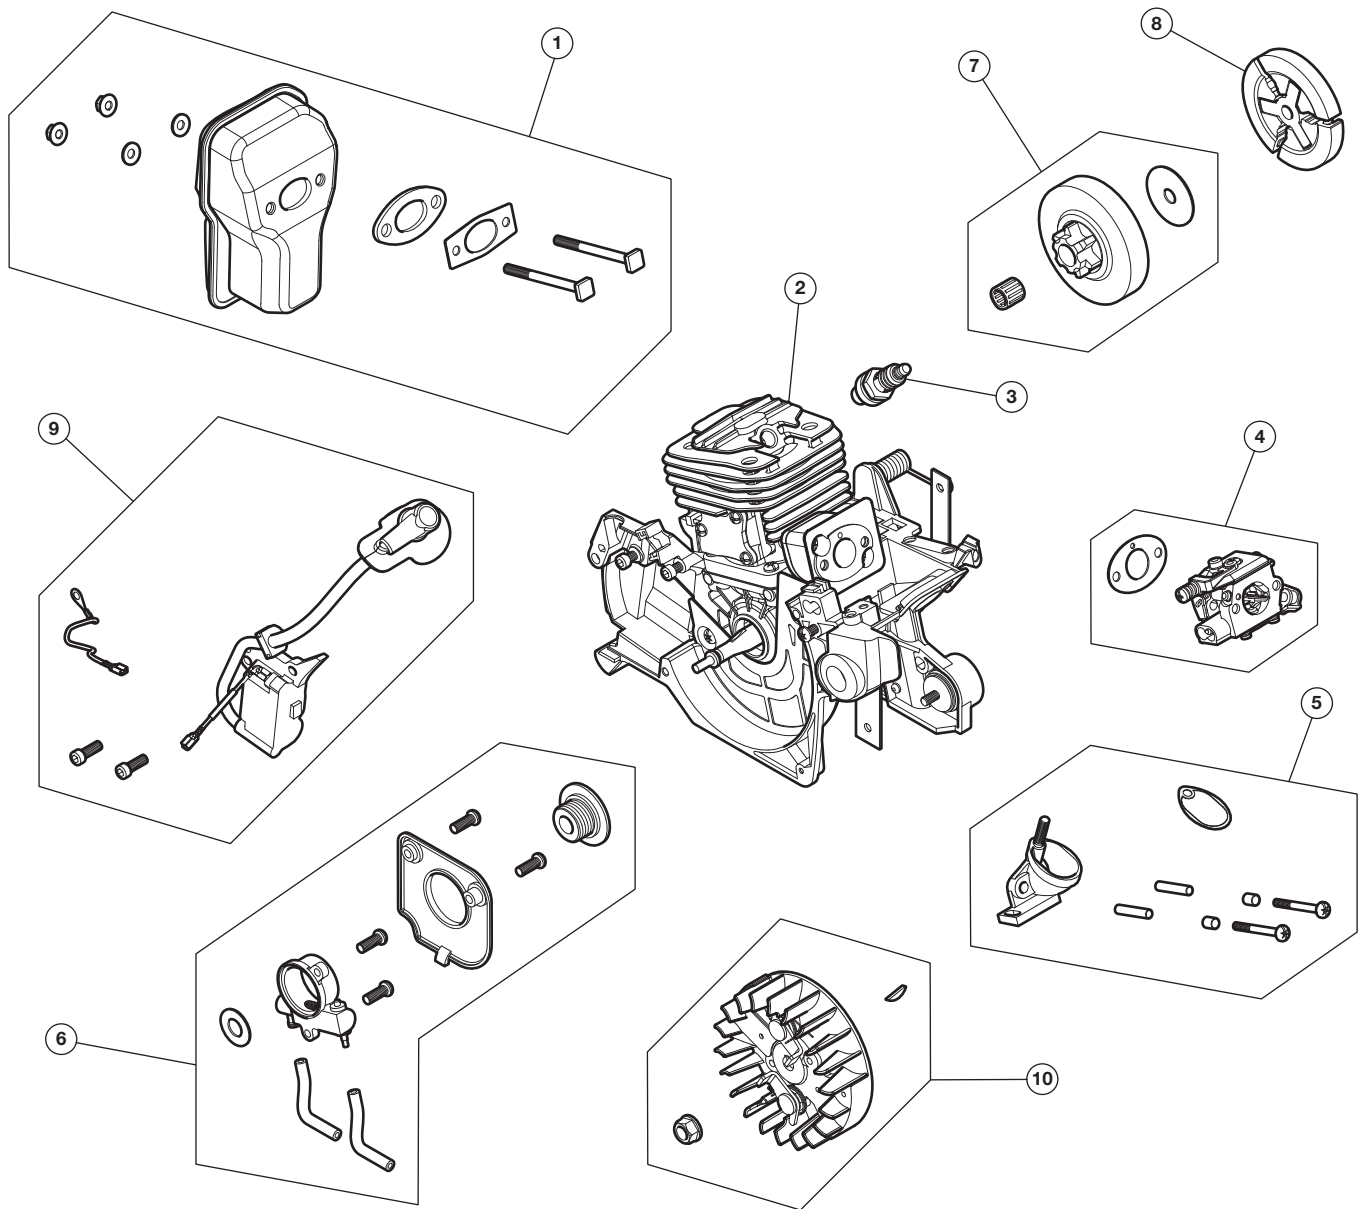

REPLACEMENT PARTS - MODELS RM4214CS, RM4216CS, AND RM4218CS 2-CYCLE CHAIN SAWS

PPNS 41AY4214983, 41AY4216983, AND 41AY4218983

Item	Part No.	Description
1	753-10289	Muffler Assembly
2	753-10333	42cc Short Block Assembly (includes 6)
3	794-00204	Spark Plug
4	753-10295	Carburetor Assembly
5	753-10296	Carburetor Hardware

Item	Part No.	Description
6	753-10297	Oil Pump Assembly
7	753-10300	Clutch Drum Assembly
8	753-10301	Clutch Assembly
9	753-10291	Ignition Module Assembly
10	753-10293	Flywheel Assembly

REPLACEMENT PARTS - MODELS RM4214CS, RM4216CS, AND RM4218CS 2-CYCLE CHAIN SAWS

Item	Part No.	Description
14	753-10336	Bar Plate Assembly
15	753-10284	Chainsaw Handle Assembly (includes 30 & 31)
16	753-10332	Spike Plate Assembly
17	753-10324	Fuel Tank Assembly
18	753-10330	Primer Bulb
19	753-10299	Choke Lever Assembly
20	753-10331	Stop Switch Assembly
21	753-10327	Fuel Cap Assembly
22	753-10325	Oil Cap Assembly

REPLACEMENT PARTS - MODELS RM4214CS, RM4216CS, AND RM4218CS 2-CYCLE CHAIN SAWS

PPNS 41AY4214983, 41AY4216983, AND 41AY4218983

Item	Part No.	Description
23	753-10329	Throttle Rod
24	753-10328	Fuel Filter
25	753-10302	Air Filter Assembly
26	753-10303	Air Filter Cover Assembly
27	753-10294	Cylinder Cover Assembly (includes 31)