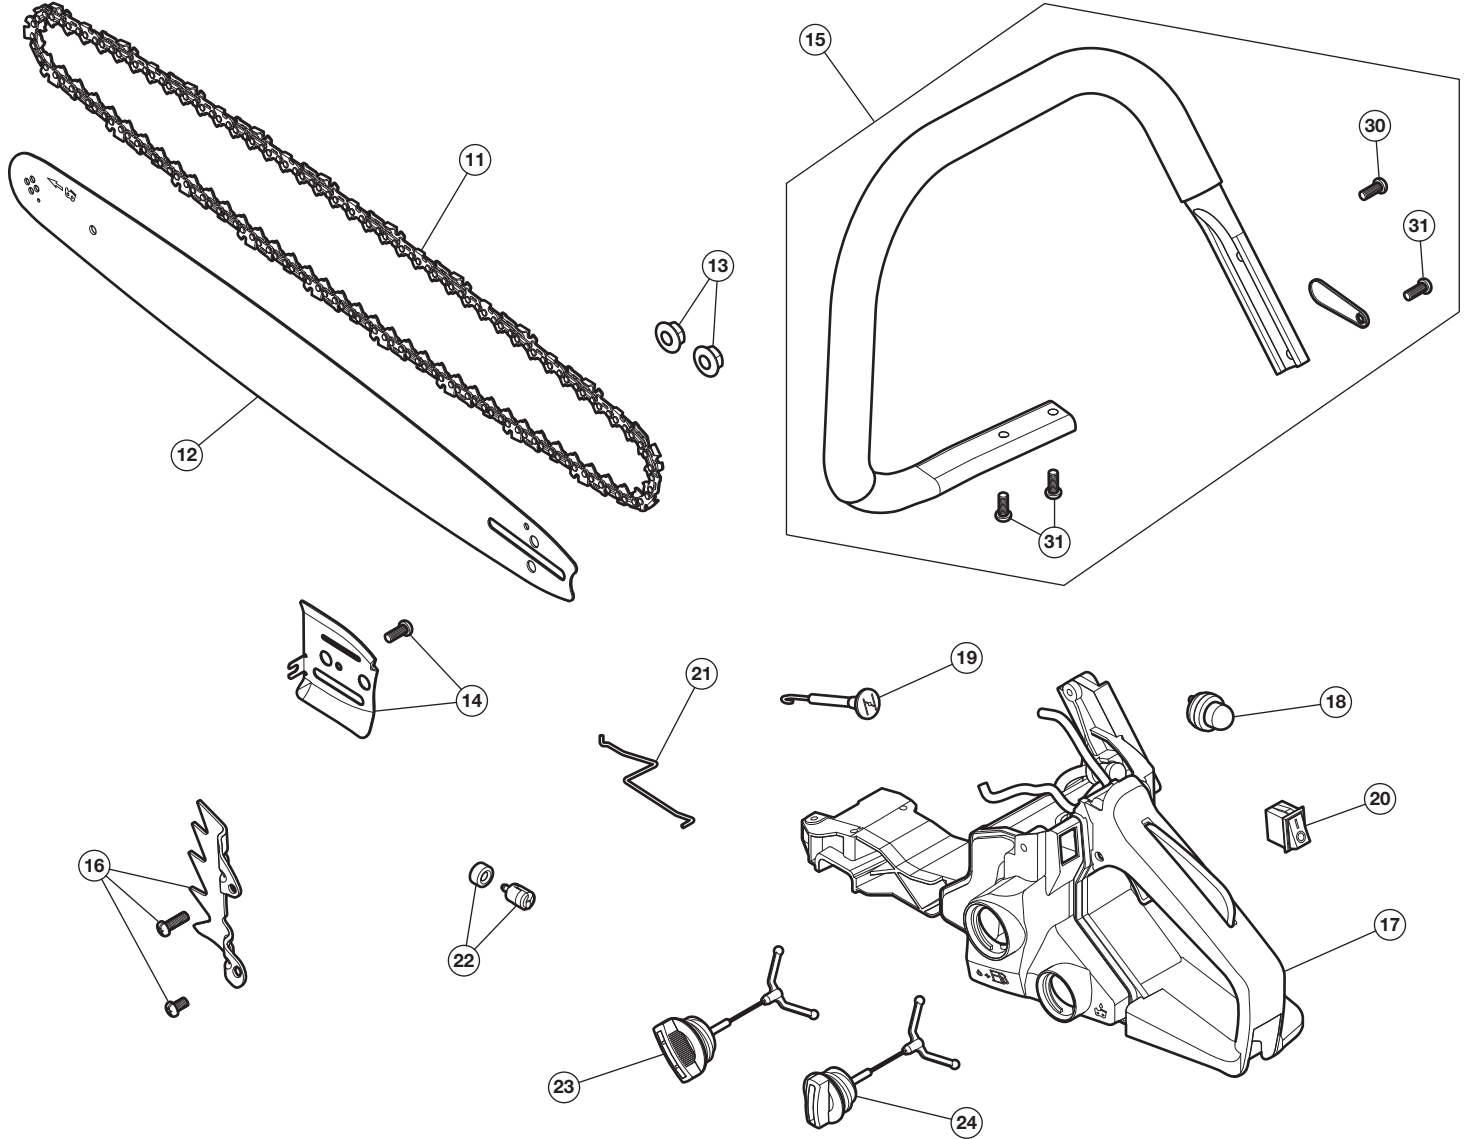

REPLACEMENT PARTS - MODELS RM4214CS, RM4216CS, AND RM4218CS 2-CYCLE CHAIN SAWS

PPNS 41AY4214983, 41AY4216983, AND 41AY4218983

Item	Part No.	Description
11	713-05277	14" Saw Chain (RM4214CS)
	713-05276	16" Saw Chain (RM4216CS)
	713-05042	18" Saw Chain (RM4218CS)
12	795-00822	14" Guide Bar (RM4214CS)
	795-00823	16" Guide Bar (RM4216CS)
	795-00824	18" Guide Bar (RM4218CS)
13	753-08105	Guide Bar Nuts

Item	Part No.	Description
14	753-10336	Bar Plate Assembly
15	753-10284	Chainsaw Handle Assembly (includes 30 & 31)
16	753-10332	Spike Plate Assembly
17	753-10324	Fuel Tank Assembly
18	753-10330	Primer Bulb
19	753-10299	Choke Lever Assembly
20	753-10331	Stop Switch Assembly
21	753-10327	Fuel Cap Assembly
22	753-10325	Oil Cap Assembly